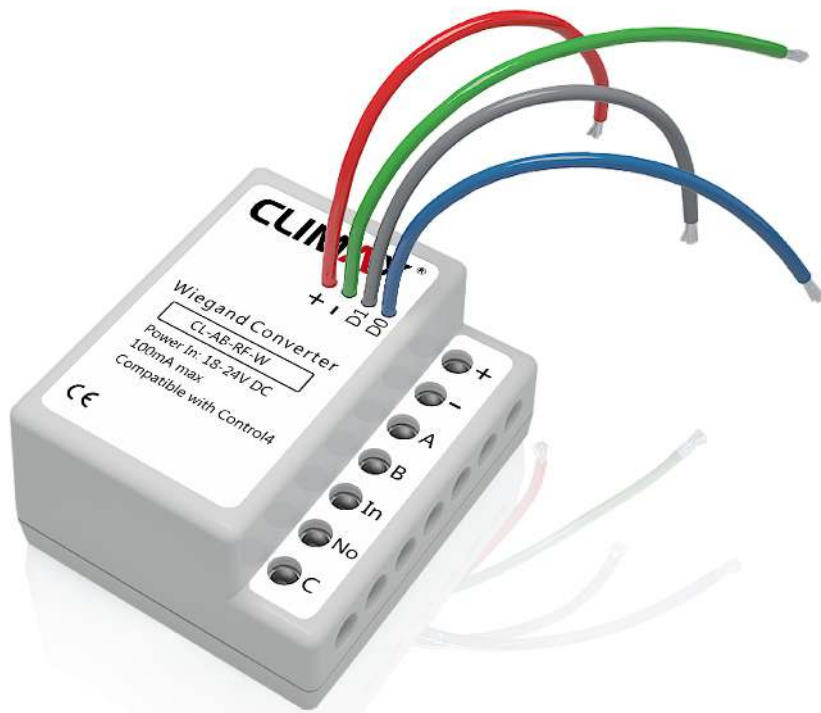

# Wiegand Converter

CL-AB-RF-W

Version: 1.0.1

- ✓ Standalone functionality
- ✓ Compatible with wiegand 26 bit format
- ✓ Compatible with home automation systems
- ✓ Addressable in C-Bus network
- ✓ The memory function to save up to 50 cards information
- ✓ Equipped with one output relay and one digital input contact

## Wiegand Converter

Climax Wiegand Converter is designed to interact with access control equipments such as card readers through the wiegand protocol and connect to access controllers through the C-Bus network. This device enables users to integrate any kind of wiegand reader using 26 bit format, with different appearance and different range into the smart home system.

Climax Wiegand Converter is equipped with one output relay and one digital input channel. These features along with 50 internal memories allow you to use this device not only in combination with other smart home systems but also as a standalone device.

The Wiegand Converter is a small device developed to interconnect smart home system and security equipments. This device which can be installed in junction box, in connection with wiegand reader installed next to the front door will create new options for your smart home system.